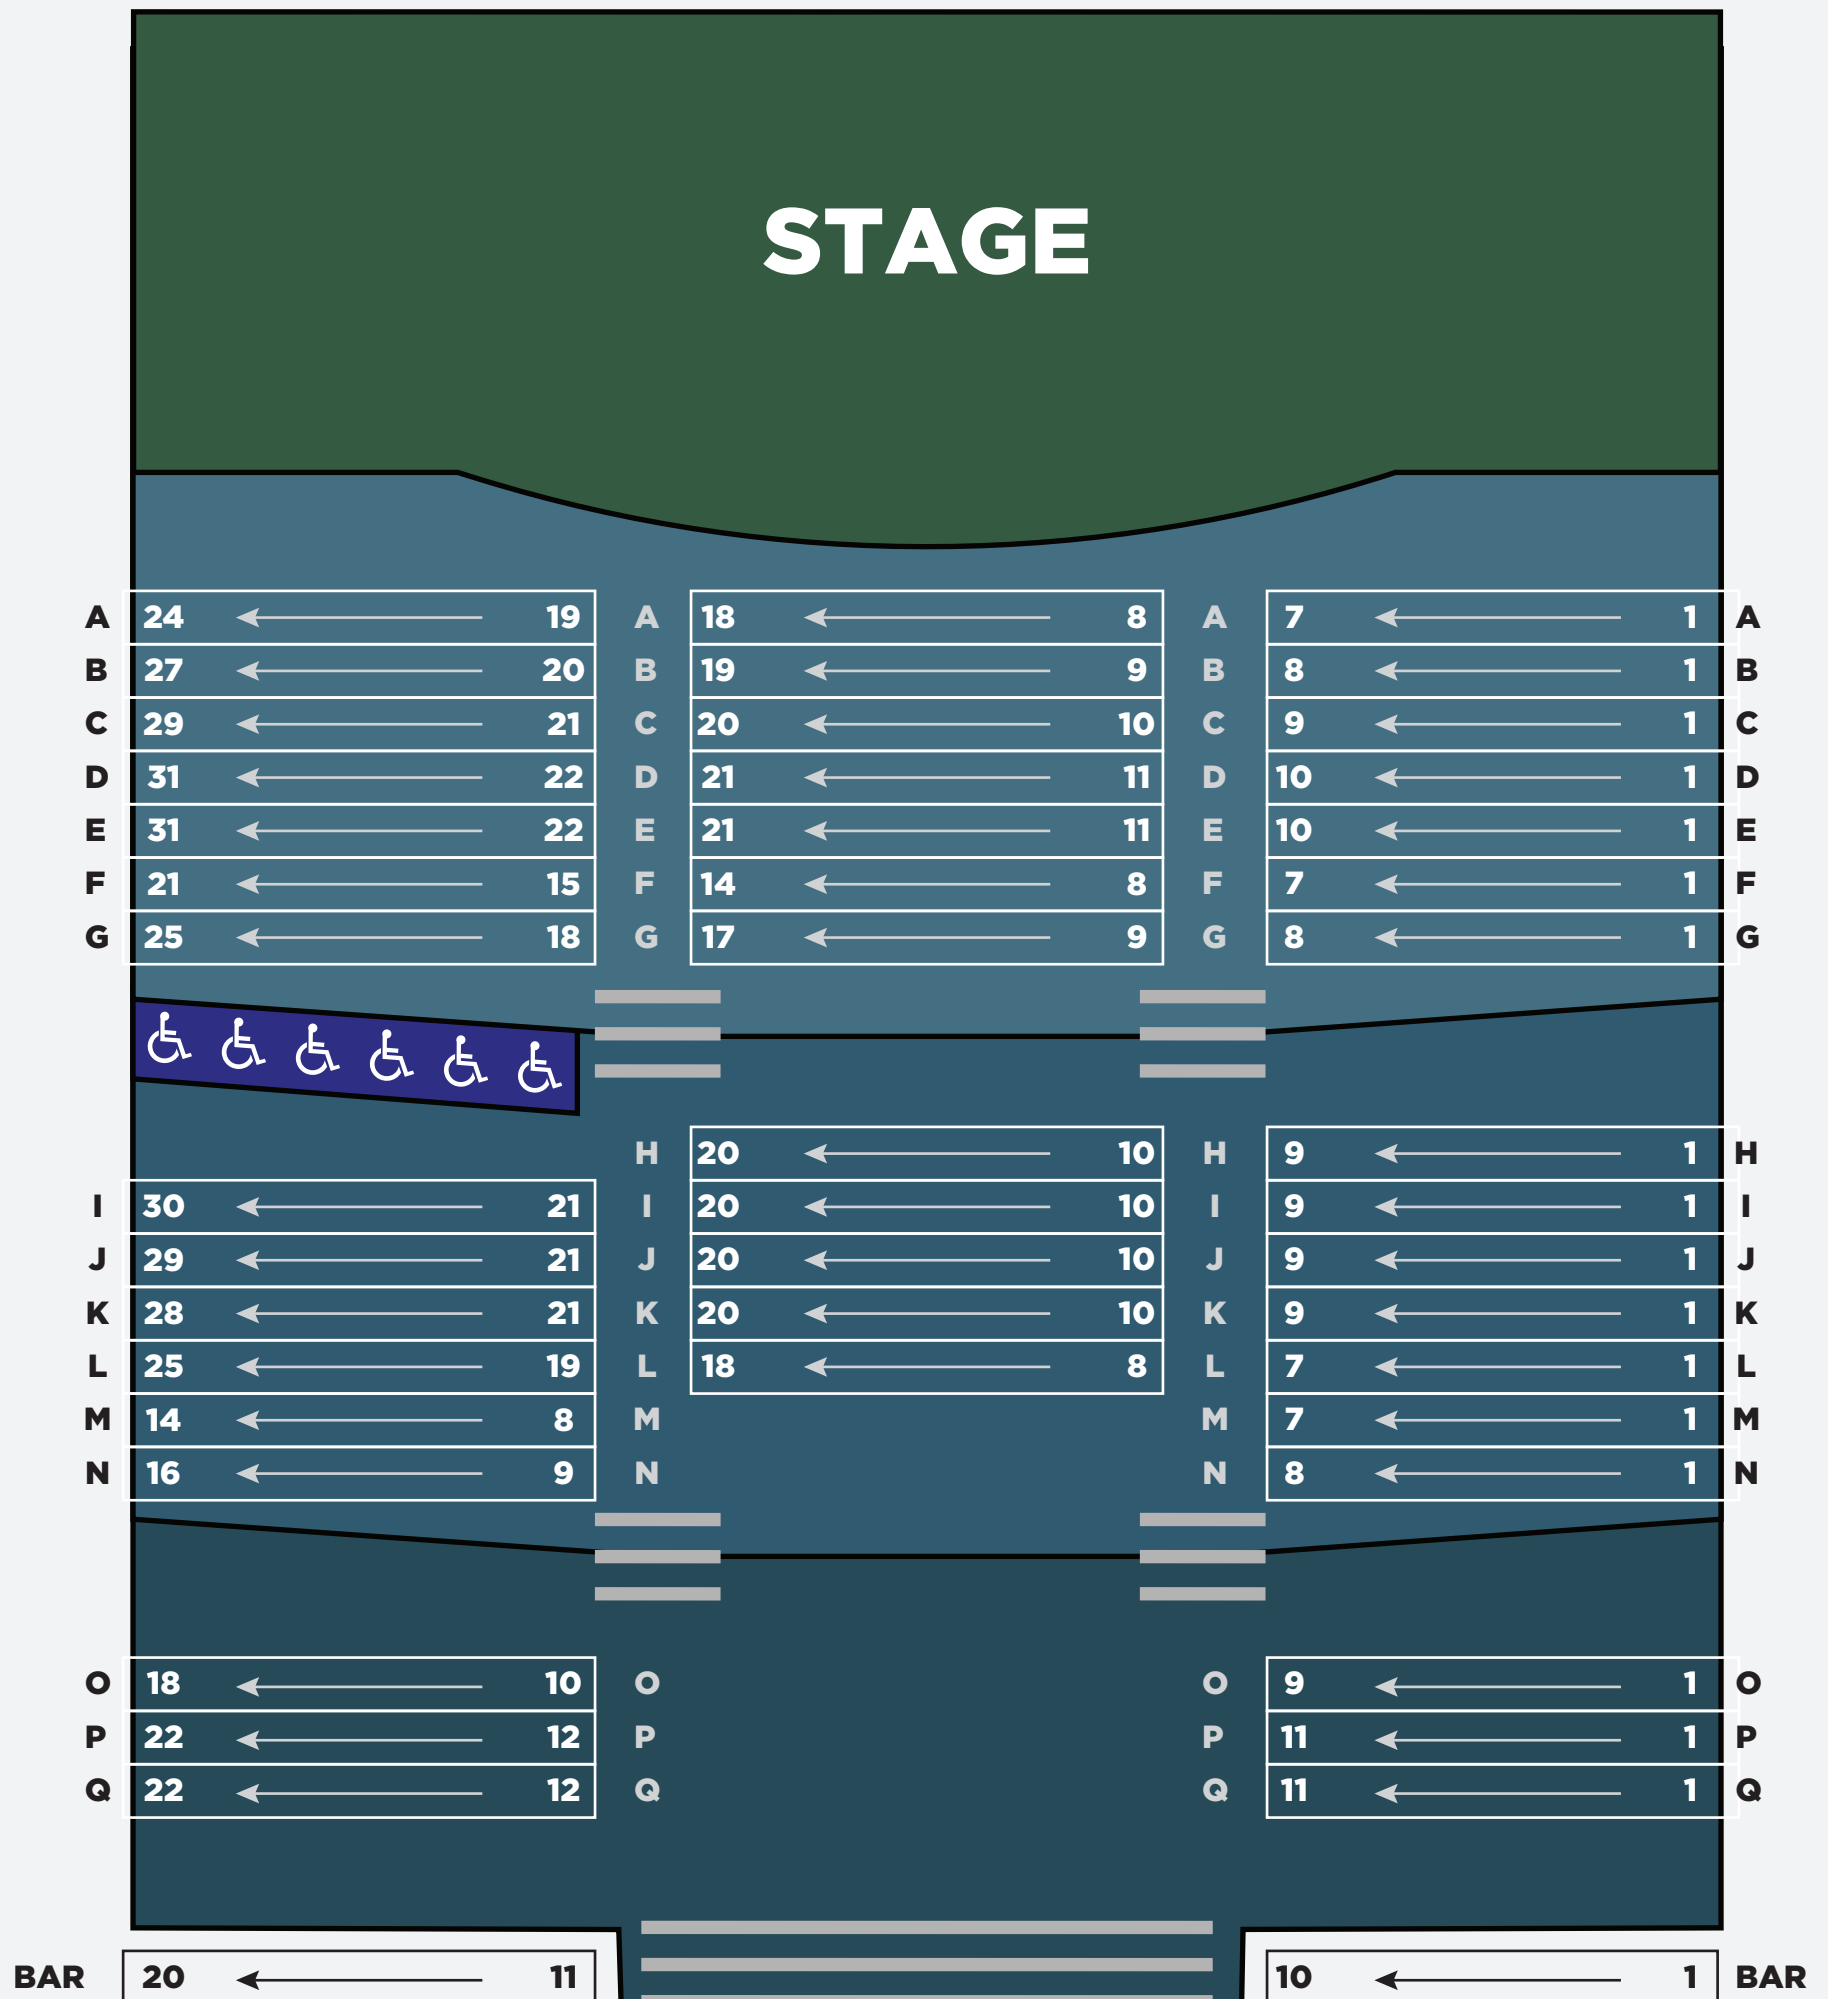

THE WILMA

FLOOR LEVEL: (Rows A-Q)

For further assistance, please find one of our friendly event staff.

THE WILMA

BALCONY LEVEL: (Rows AA-RR)

For further assistance, please find one of our friendly event staff.