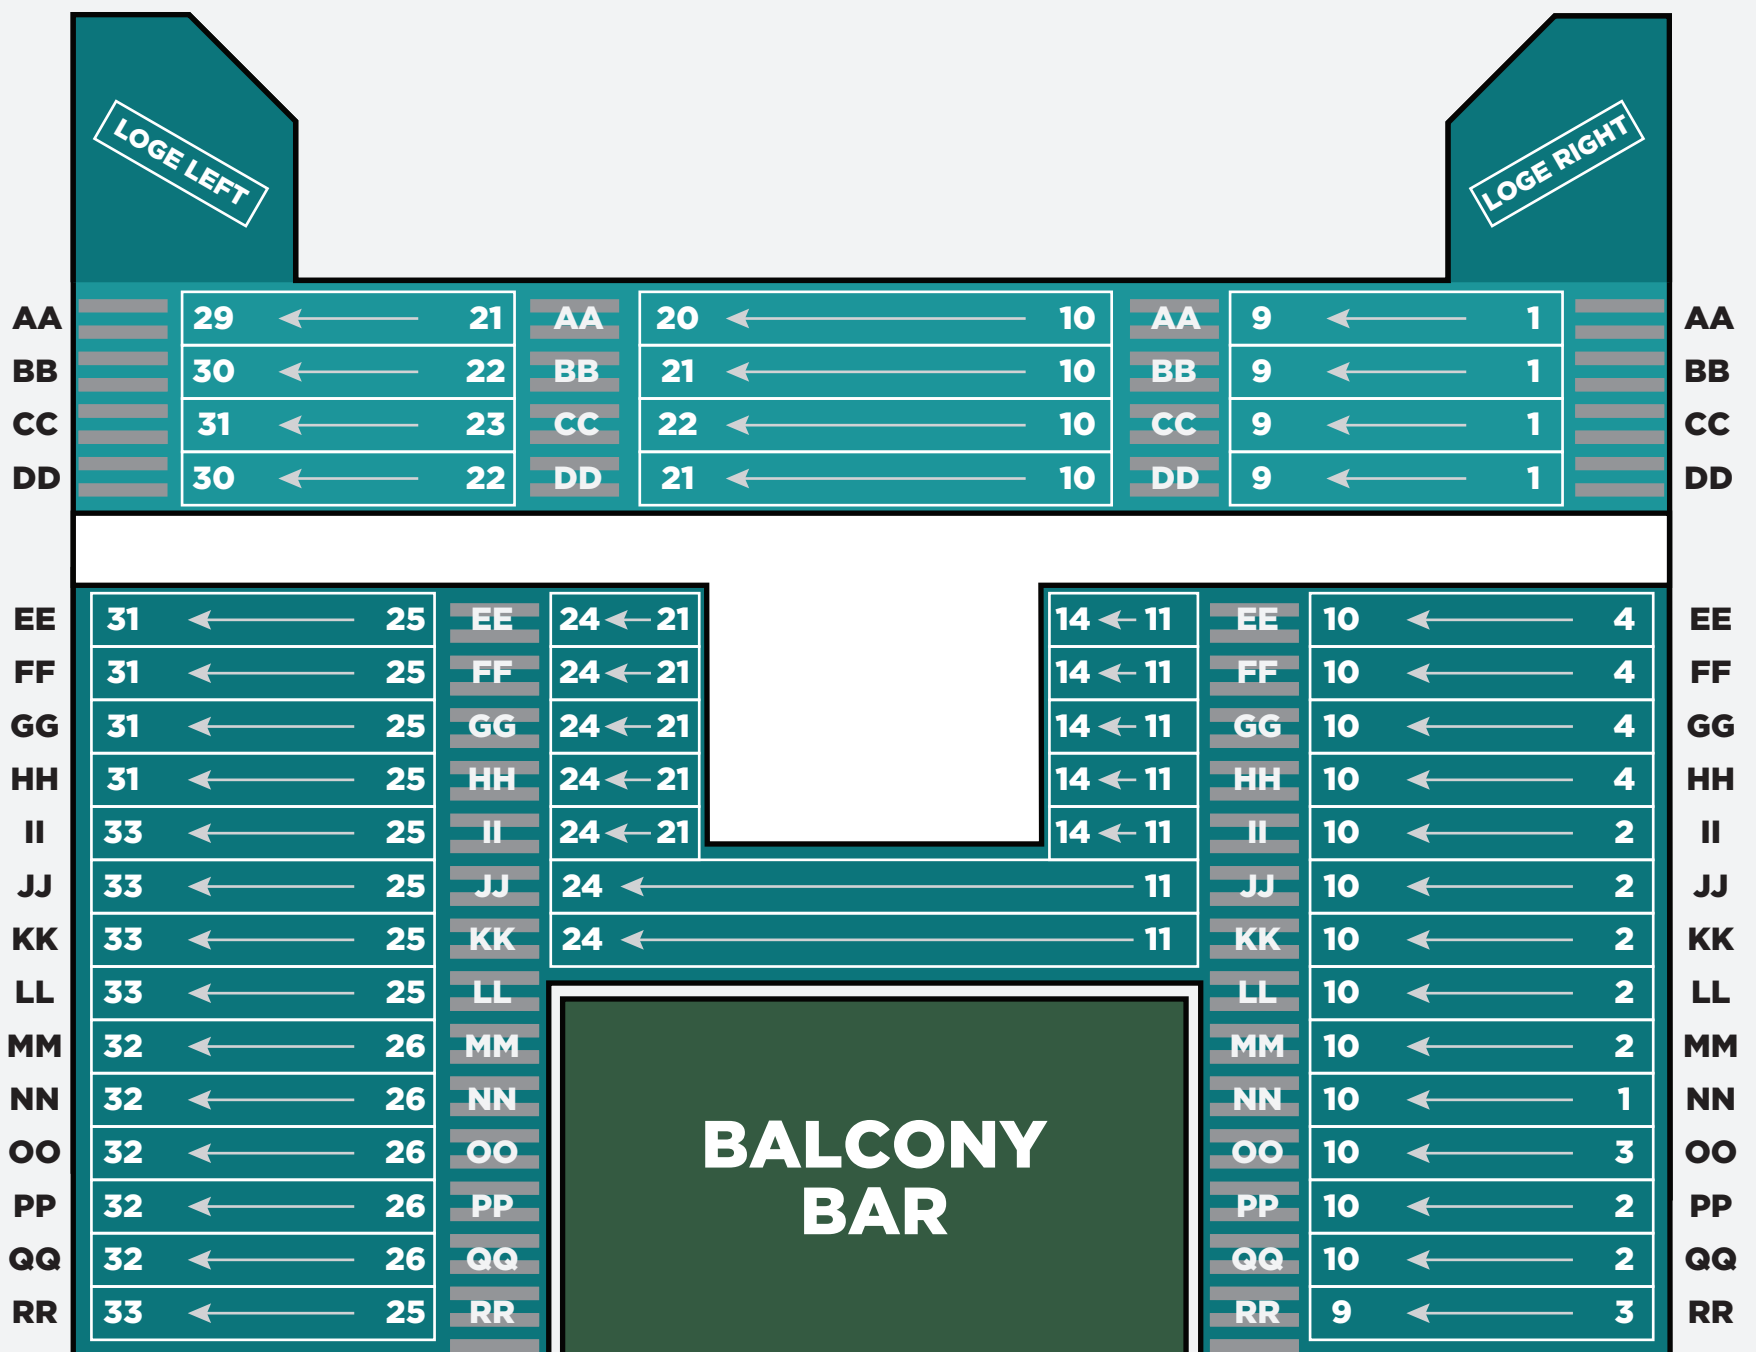

THE WILMA

FLOOR LEVEL: (Rows A-Q)

For further assistance, please find one of our friendly event staff.

THE WILMA

BALCONY LEVEL: (Rows AA-RR)

For further assistance, please find one of our friendly event staff.